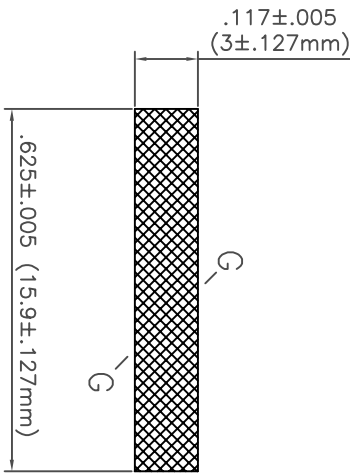

OPERATION DESCRIPTION:
CUT-OFF TO INDIVIDUAL PCS

OP-600

SECTION G-G ROTATION 45°

PART NUMBER	MATERIAL	TEETH (PER SQUARE INCH)	DIMENSIONS (INCH & MM)		
			C ±.0015" ±.025mm	D ±.001" ±.025mm	F ±.001" ±.025mm
625-117-C-00000-024	VC 011	0 (SMOOTH)	0	0	0
625-117-N-00000-024	VC 320	0 (SMOOTH)	0	0	0
625-117-C-02500-024	VC 011	2,500	.0097" (.246mm)	.020" (.508mm)	.010" (.254mm)
625-117-N-02500-024	VC 320	2,500	.0097" (.246mm)	.020" (.508mm)	.010" (.254mm)
625-117-C-03600-024	VC 011	3,600	.0093" (.236mm)	.0167" (.424mm)	.008" (.212mm)
625-117-N-03600-024	VC 320	3,600	.0093" (.236mm)	.0167" (.424mm)	.008" (.212mm)
625-117-C-07000-024	VC 011	7,000	.0090" (.229mm)	.0119" (.302mm)	.0059" (.151mm)
625-117-N-07000-024	VC 320	7,000	.0090" (.229mm)	.0119" (.302mm)	.0059" (.151mm)
625-117-C-10000-024	VC 011	10,000	.0041" (.104mm)	.0100" (.254mm)	.005" (.127mm)
625-117-N-10000-024	VC 011	10,000	.0041" (.104mm)	.0100" (.254mm)	.005" (.127mm)
625-117-C-14400-024	VC 320	14,400	.0036" (.091mm)	.0083" (.211mm)	.0042" (.106mm)
625-117-N-14400-024	VC 320	14,400	.0036" (.091mm)	.0083" (.211mm)	.0042" (.106mm)

MATERIAL	COMPOSITION
VC 011	COBALT TANTALUM CARBIDE TUNGSTEN CARBIDE BALANCE
VC 320	NICKEL TUNGSTEN CARBIDE BALANCE

UNLESS OTHERWISE NOTED:

- .XX = ±.010
- .XXX = ±.005
- .XXXX = ±.0002
- ANGLES ±1°
- INTERNAL R_s = .035max
- BREAK EDGES .030min
- SURFACE FINISH 64 U.O.S.

CUSTOMER: CARBIDE

P/N

AutoCad

SCALE: N.T.S.

PART NAME:

CARBIDE INSERT

Drawn by:
RLC

DATE: 4/7/99