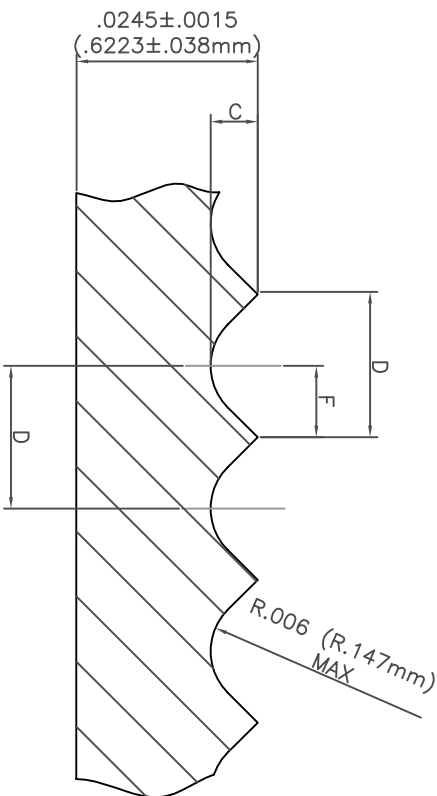

OPERATION DESCRIPTION:
CUT-OFF TO INDIVIDUAL PCS

OP-600

SECTION G-G ROTATION 45°

PART NUMBER	MATERIAL	TEETH (PER SQUARE INCH)	DIMENSIONS (INCH & MM)		
			C ±.0015" ±.025mm	D ±.001" ±.025mm	F ±.001" ±.025mm
625-117-C-00000-024	VC 011	0 (SMOOTH)	0	0	0
625-117-N-00000-024	VC 320	0 (SMOOTH)	0	0	0
625-117-C-02500-024	VC 011	2,500	.0097" (.246mm)	.020" (.508mm)	.010" (.254mm)
625-117-N-02500-024	VC 320	2,500	.0097" (.246mm)	.020" (.508mm)	.010" (.254mm)
625-117-C-03600-024	VC 011	3,600	.0093" (.236mm)	.0167" (.424mm)	.008" (.212mm)
625-117-N-03600-024	VC 320	3,600	.0093" (.236mm)	.0167" (.424mm)	.008" (.212mm)
625-117-C-07000-024	VC 011	7,000	.0090" (.229mm)	.0119" (.302mm)	.0059" (.151mm)
625-117-N-07000-024	VC 320	7,000	.0090" (.229mm)	.0119" (.302mm)	.0059" (.151mm)
625-117-C-10000-024	VC 011	10,000	.0041" (.104mm)	.0100" (.254mm)	.005" (.127mm)
625-117-N-10000-024	VC 011	10,000	.0041" (.104mm)	.0100" (.254mm)	.005" (.127mm)
625-117-C-14400-024	VC 320	14,400	.0036" (.091mm)	.0083" (.211mm)	.0042" (.106mm)
625-117-N-14400-024	VC 320	14,400	.0036" (.091mm)	.0083" (.211mm)	.0042" (.106mm)

MATERIAL	COMPOSITION
VC 011	COBALT TANTALUM CARBIDE TUNGSTEN CARBIDE BALANCE
VC 320	NICKEL TUNGSTEN CARBIDE BALANCE

UNLESS OTHERWISE NOTED:

- .XX = ±.010
- .XXX = ±.005
- .XXXX = ±.0002
- ANGLES ±1°
- INTERNAL R_s = .035max
- BREAK EDGES .030min
- SURFACE FINISH 64 U.O.S.

CUSTOMER: CARBIDE

P/N

AutoCad

SCALE: N.T.S.

PART NAME:

CARBIDE INSERT

Drawn by:
RLC

DATE: 4/7/99